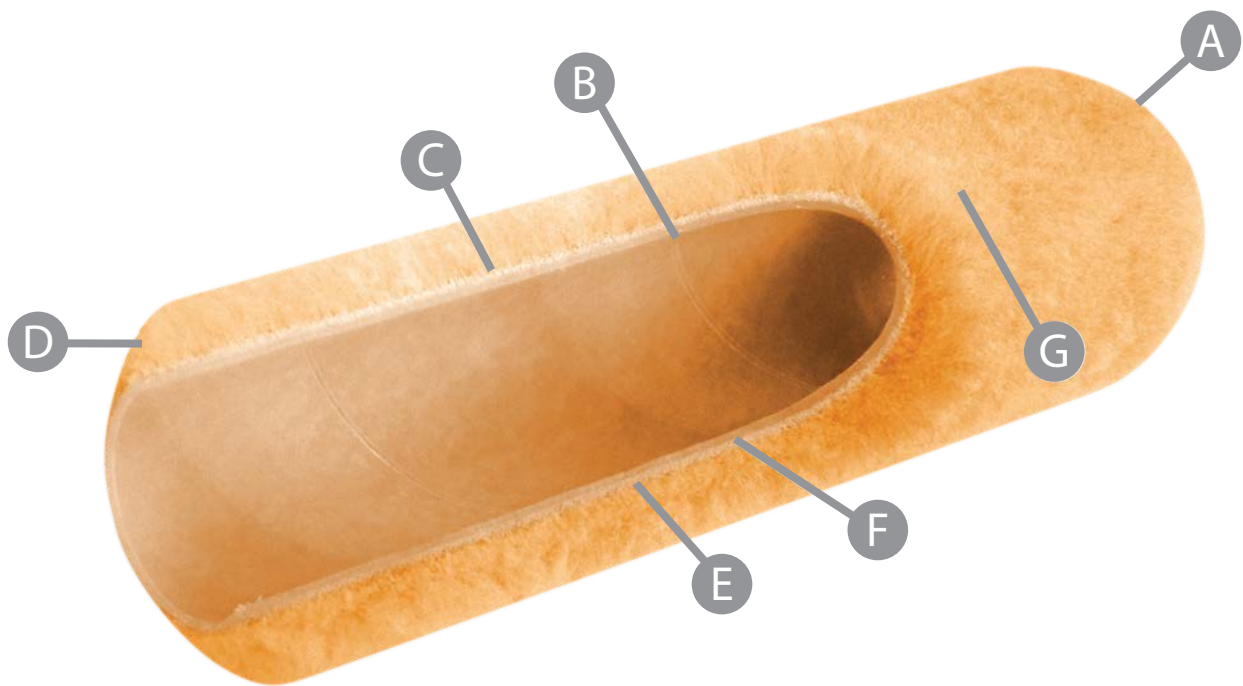

size	trim length	pack / box	UPC 077089-
#3	1/4"	12	93043-6
#5	1/2"	12	93045-0
#7	3/4"	12	93047-4
#9	1"	6	93049-8

ARTIST BRUSH C 9306

Artist Brush Set

- Stencil: 3/8", 1/2", 3/4", 1"
- Clear Lacquered Wood Handle
- Carded

size	trim length	pack / box	UPC 077089-
#3	3/8"	12	00121-1
#5	1/2"	6	00122-8
#7	3/4"	6	00123-5
#9	1"	12	00124-2

Roller Covers

A Beveled Edge

B Two (2) Layers of Polypropylene Create a Strong, Reusable Core